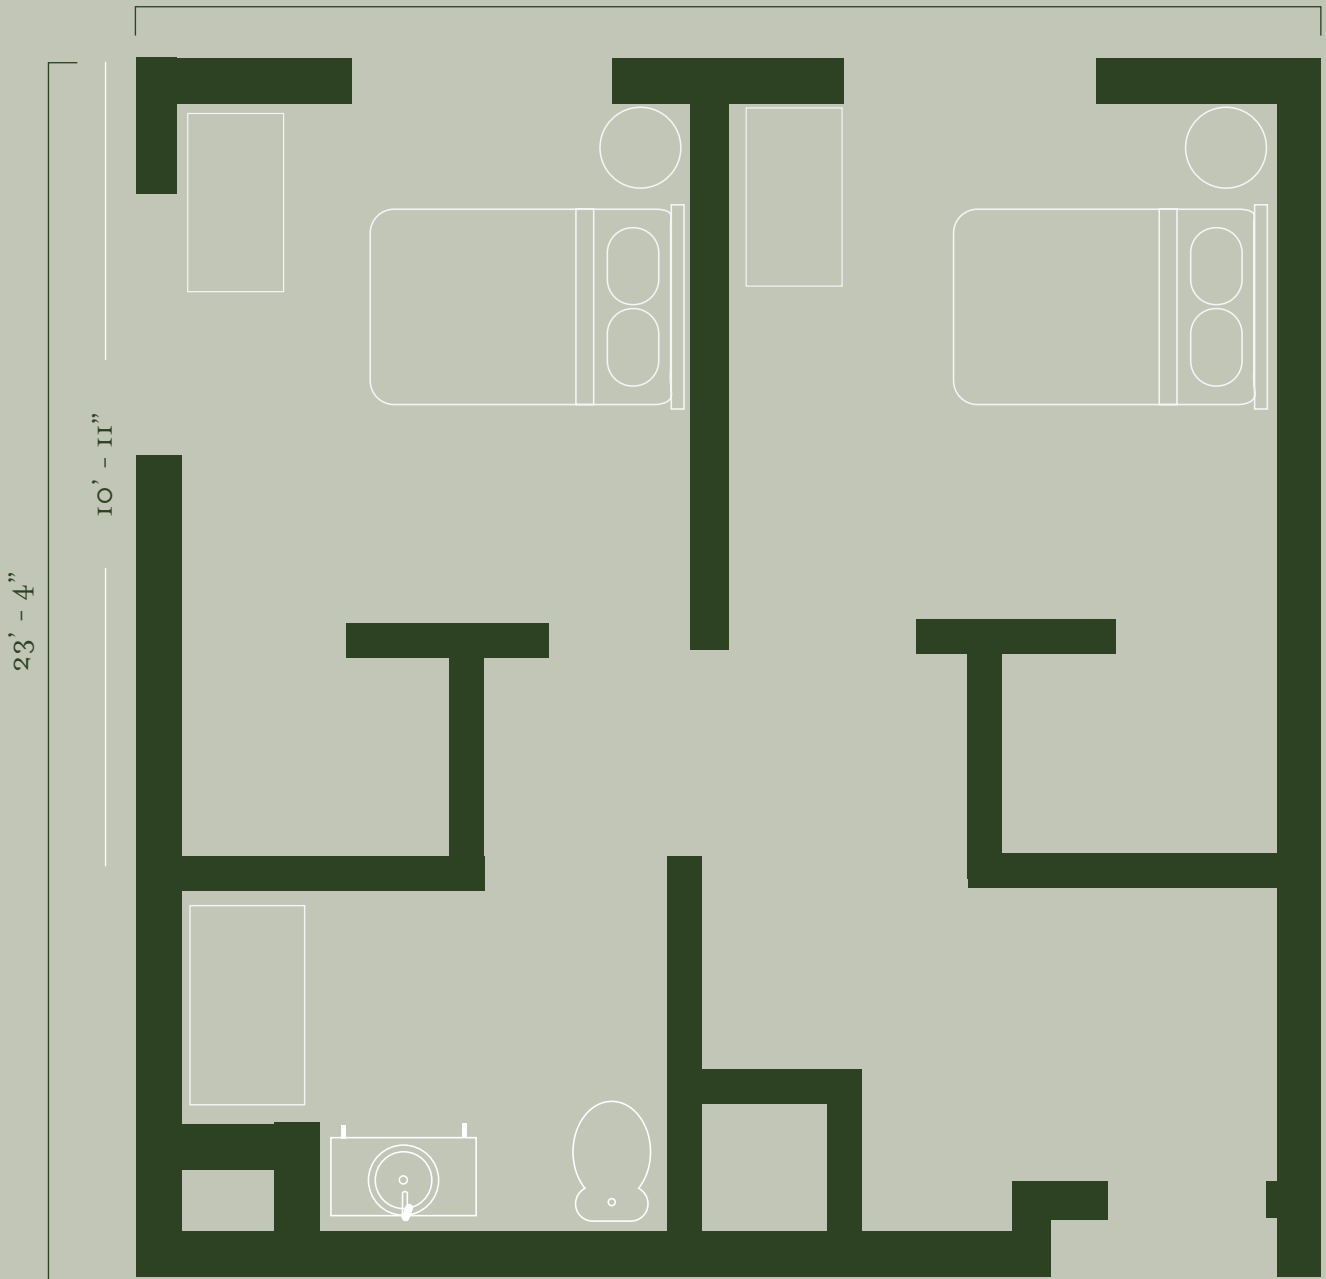

Assisted Living One Bedroom*

*Floorplans may vary based on unit

Neighborhood Memory Care Studio*

*Floorplans may vary based on unit

Bay Studio*

*Floorplans may vary based on unit

East Side Deluxe Suite*

*Floorplans may vary based on unit

One-Bedroom Deluxe*

23' - 0"

*Floorplans may vary based on unit