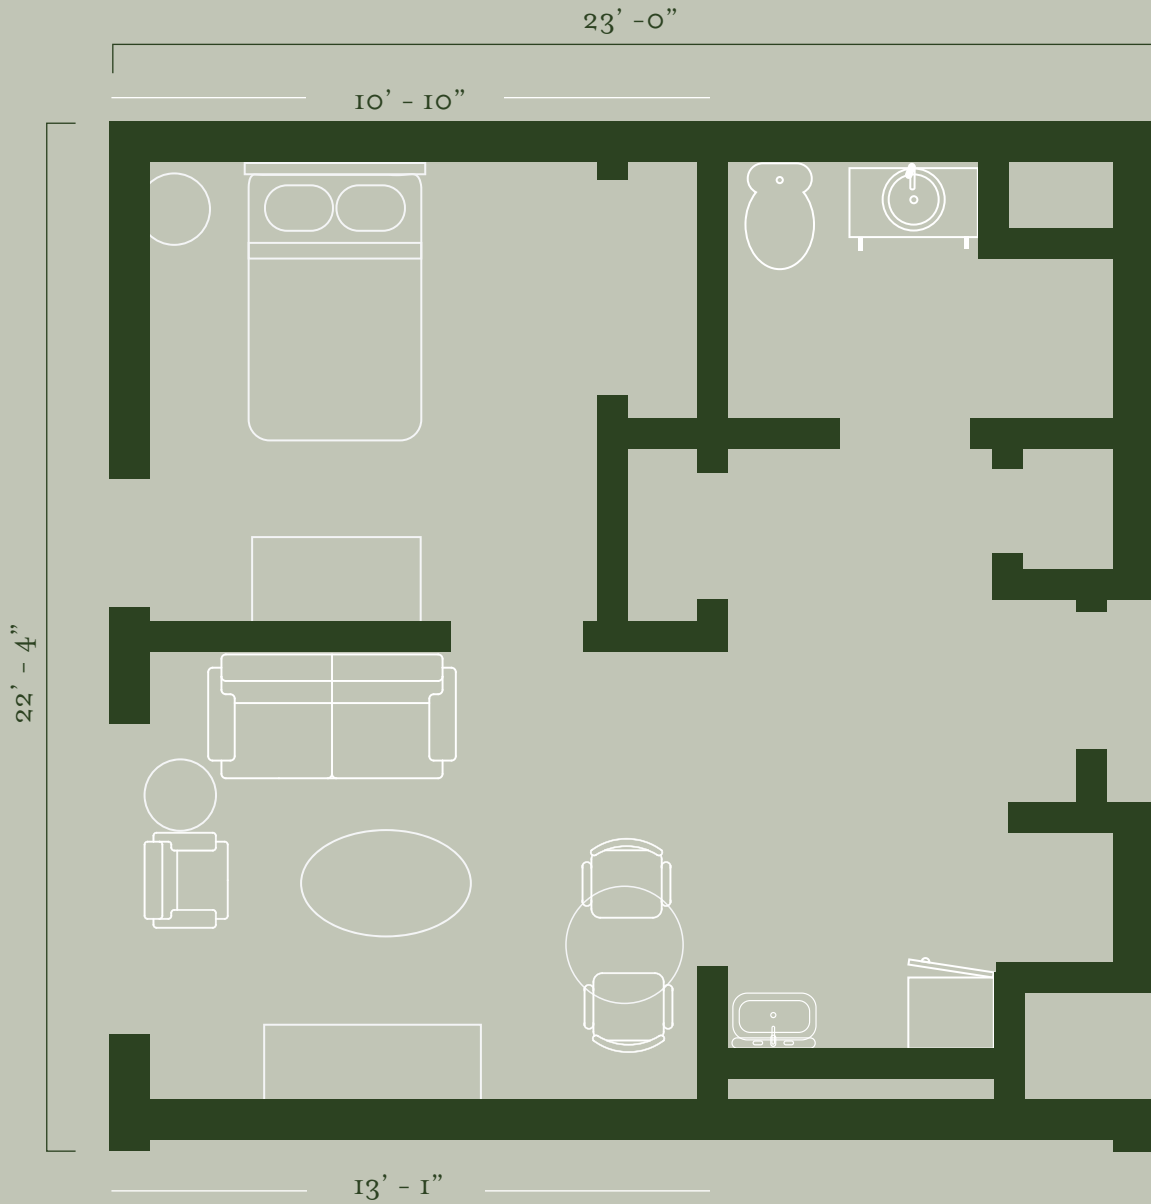

Assisted Living One Bedroom*

*Floorplans may vary based on unit

Neighborhood Memory Care Studio*

*Floorplans may vary based on unit

Bay Studio*

*Floorplans may vary based on unit

East Side Deluxe Suite*

*Floorplans may vary based on unit

One-Bedroom Deluxe*

23' - 0"

*Floorplans may vary based on unit