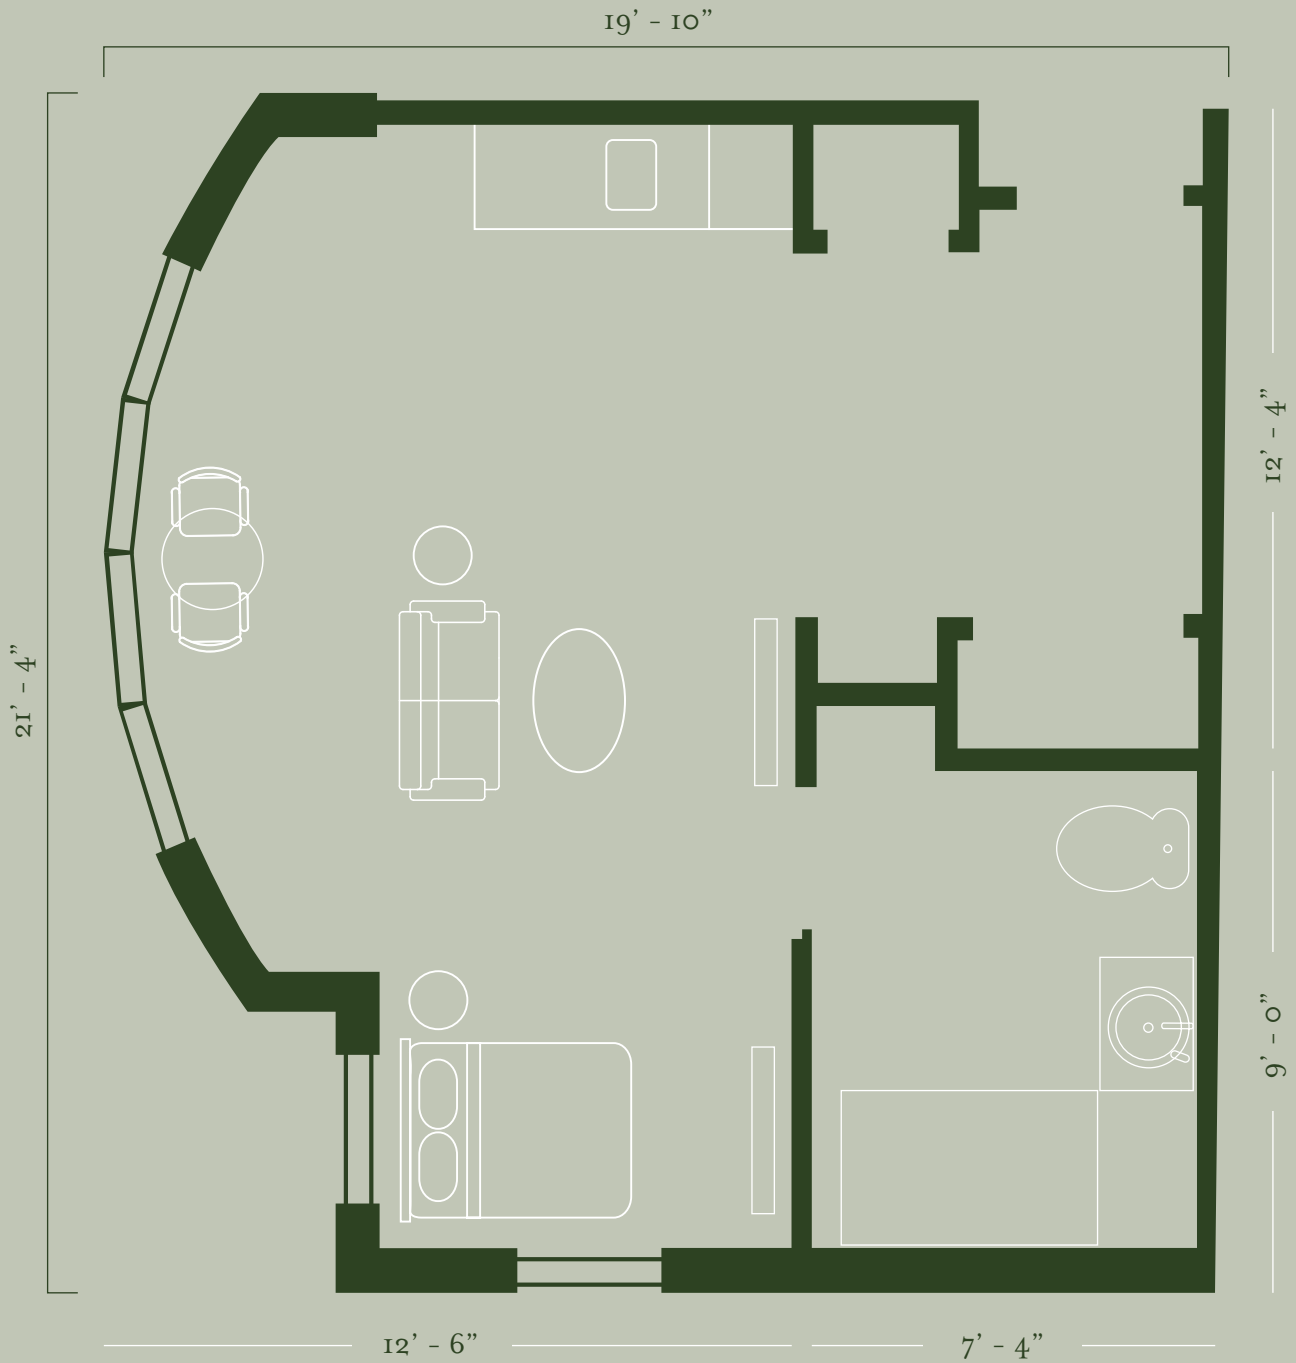

Assisted Living One Bedroom*

*Floorplans may vary based on unit

Neighborhood Memory Care Studio*

*Floorplans may vary based on unit

Bay Studio*

*Floorplans may vary based on unit

East Side Deluxe Suite*

*Floorplans may vary based on unit

One-Bedroom Deluxe*

23' - 0"

*Floorplans may vary based on unit