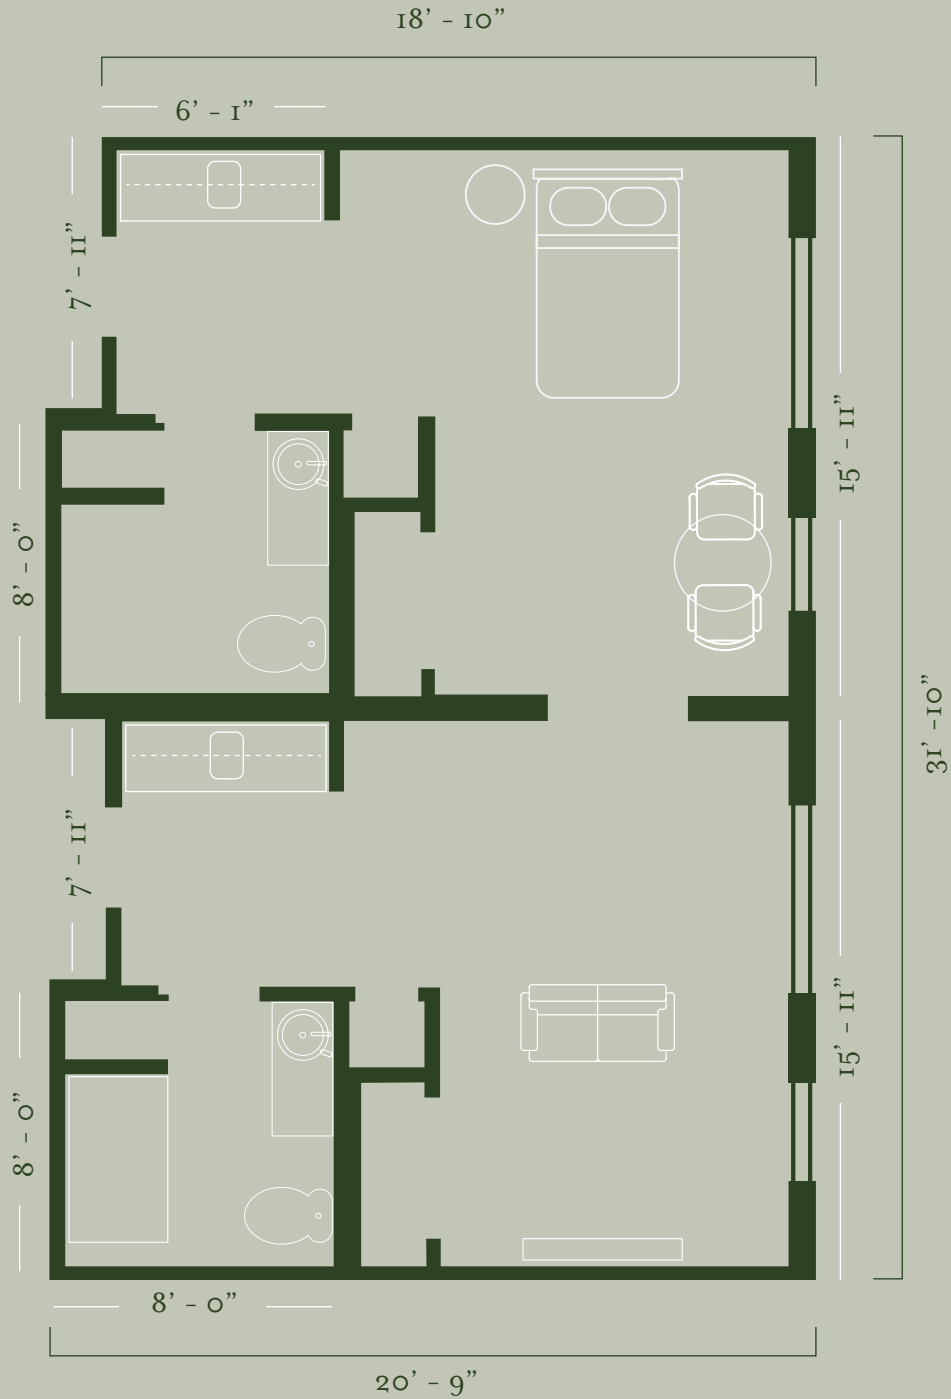

Assisted Living One Bedroom*

*Floorplans may vary based on unit

Neighborhood Memory Care Studio*

*Floorplans may vary based on unit

Bay Studio*

*Floorplans may vary based on unit

East Side Deluxe Suite*

*Floorplans may vary based on unit

One-Bedroom Deluxe*

23' - 0"

*Floorplans may vary based on unit