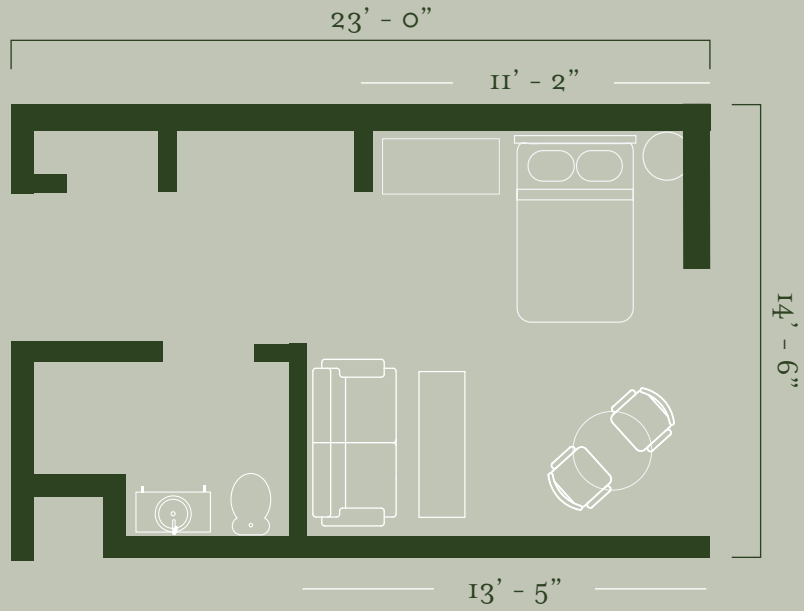

## Assisted Living Studio & One Bedroom\*

Studio\*

One Bedroom\*

\*Floorplans may vary based on unit

Neighborhood Memory Care Studio\*

\*Floorplans may vary based on unit

One-Bedroom Deluxe\*

23' - 0"

\*Floorplans may vary based on unit