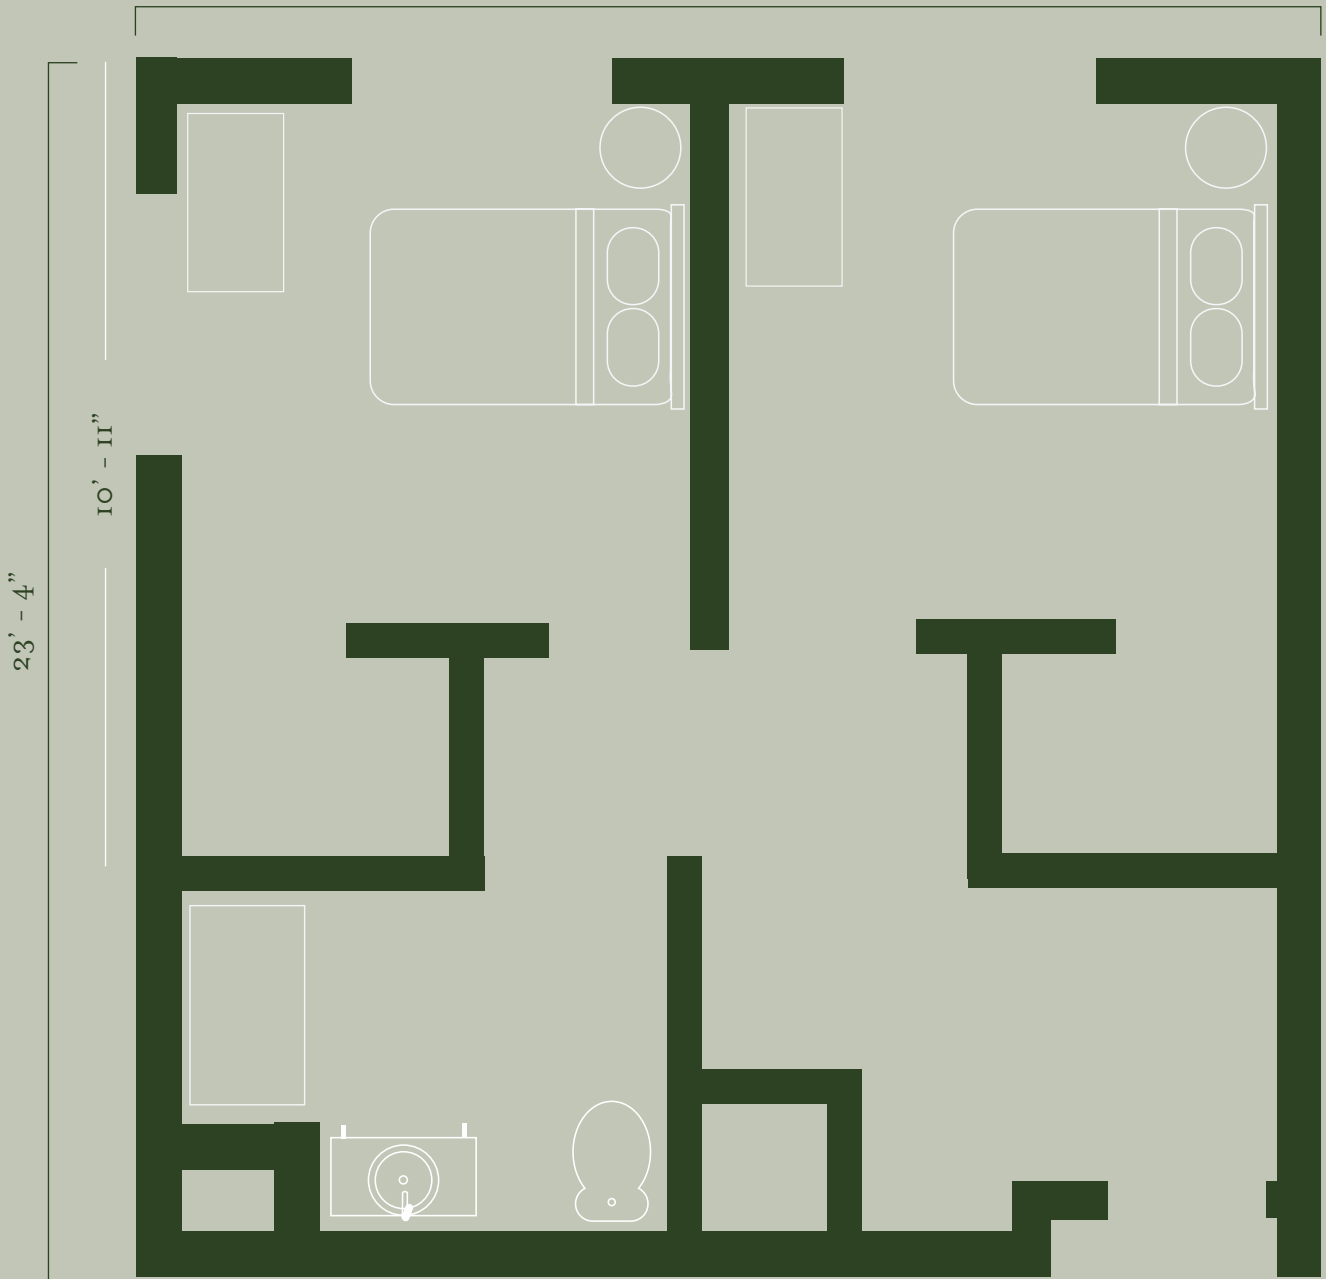

## Assisted Living Studio & One Bedroom\*

Studio\*

One Bedroom\*

\*Floorplans may vary based on unit

Neighborhood Memory Care Studio\*

\*Floorplans may vary based on unit

One-Bedroom Deluxe\*

23' - 0"

\*Floorplans may vary based on unit