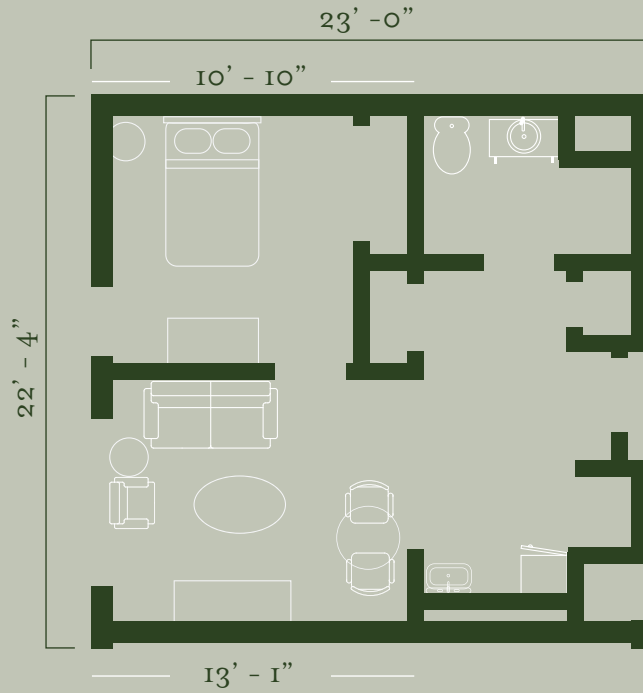

## Assisted Living Studio & One Bedroom\*

Studio\*

One Bedroom\*

\*Floorplans may vary based on unit

Neighborhood Memory Care Studio\*

\*Floorplans may vary based on unit

One-Bedroom Deluxe\*

23' - 0"

\*Floorplans may vary based on unit